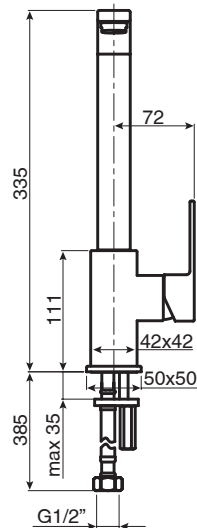

m i z u

Mizu Bloc MK2 Sink Mixer Matte Black (4*)

SPECIFICATIONS

Recommended Use	Domestic, Hotel & Commercial
Colour	Matte Black
Colour Availability	Chrome, Matte Black
Recommended Pressure Range	150 - 500kPa
Max Continuous Working Pressure	500kPa
Max Continuous Working Temperature	80°C
Suitable for Storage Tank Hot Water	Yes
Suitable for Continuous Flow Hot Water	Yes
Suitable for Gravity Feed Hot Water	No

Hot and Cold water inlet pressure should be equal

WARRANTY

Warranty - Domestic Use	10 Years
Spare Parts & Labour	12 Months

Please refer to Warranty Page for full Terms and Conditions

Dimensions are nominal measurements only.

Disclaimer: Products in this specification manual must by regulation be installed by licensed and registered trade people. The manufacturer/distributor reserves the right to vary specifications or delete models from their range without prior notification. Dimensions are nominal measurements only. Dimensions and set-outs listed are correct at time of publication however the manufacturer/distributor takes no responsibility for printing errors.