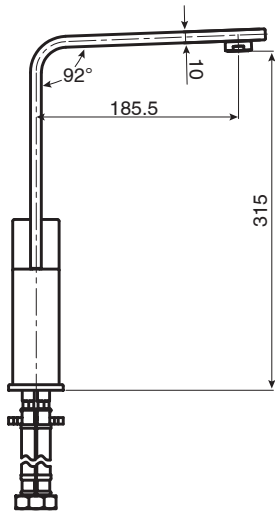

Hot and Cold water inlet pressure should be equal

WARRANTY

Warranty - Domestic Use	10 Years
Spare Parts & Labour	12 Months

Please refer to Warranty Page for full Terms and Conditions

Dimensions are nominal measurements only.