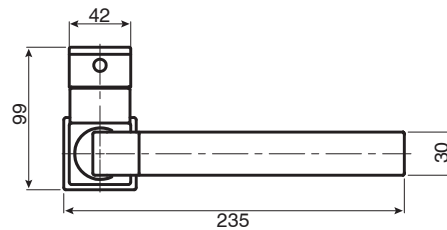

m i z u

Mizu Bloc MK2 Sink Mixer Matte Black (4*)

SPECIFICATIONS

Recommended Use	Domestic, Hotel & Commercial
Colour	Matte Black
Colour Availability	Chrome, Matte Black
Recommended Pressure Range	150 - 500kPa
Max Continuous Working Pressure	500kPa
Max Continuous Working Temperature	80°C
Suitable for Storage Tank Hot Water	Yes
Suitable for Continuous Flow Hot Water	Yes
Suitable for Gravity Feed Hot Water	No

Hot and Cold water inlet pressure should be equal

WARRANTY

Warranty - Domestic Use	10 Years
Spare Parts & Labour	12 Months

Please refer to Warranty Page for full Terms and Conditions

Dimensions are nominal measurements only.