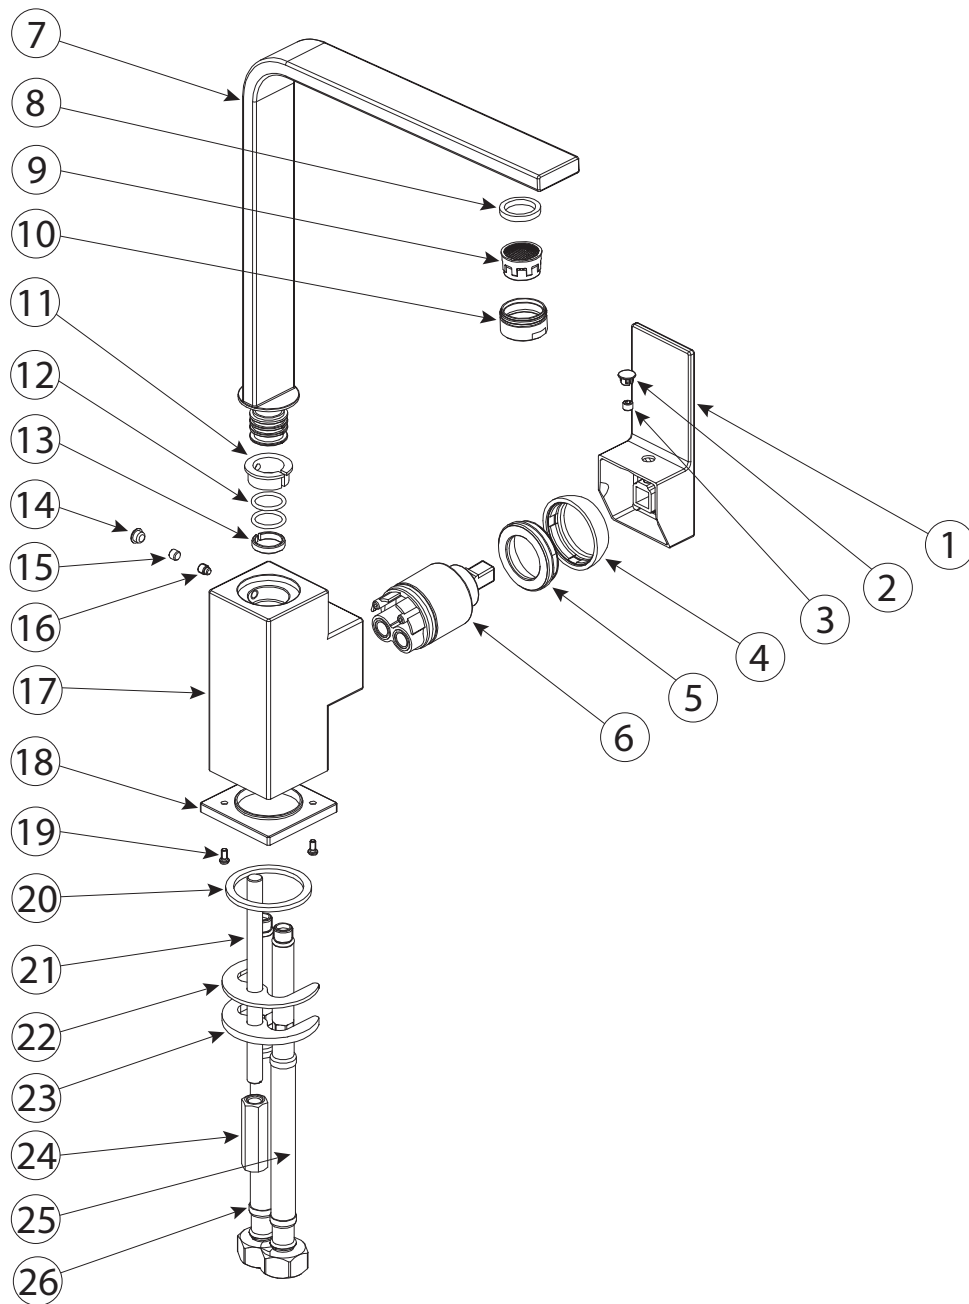

m i z u

Mizu Bloc MK2 Sink Mixer Matte Black (4\*)

Number	Part
1-3	Handle Complete
4	Cartridge Dome
5	Cartridge Locknut
6	Cartridge
7	Spout
8-10	Aerator Complete
11	Nylon Brush
12	O-Ring
13	Nylon Washer

14	Spout Grub Screw Cap
15	Grub Screw (Spout)
16	Grub Screw Pin
17	Mixer Body
18	Dress Ring
19	Grub Screw
20-24	Fixing Kit
25	Flexible Hose (Hot)
26	Flexible Hose (Cold)