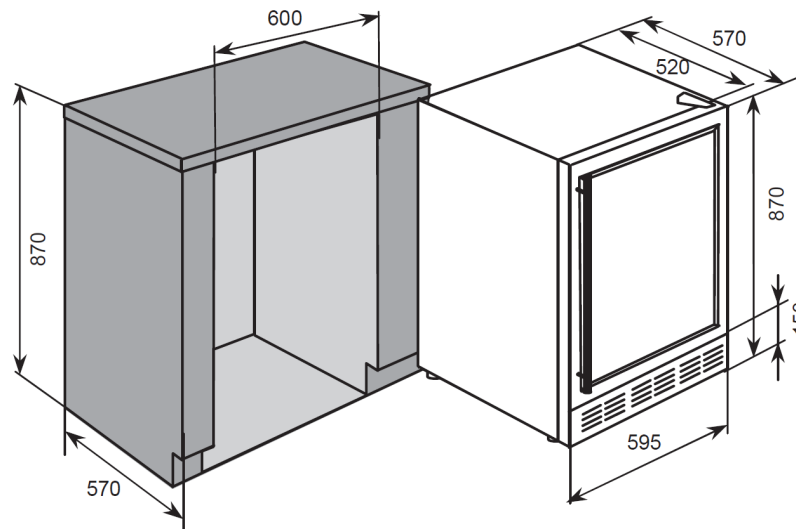

BBC6178

Beverage Centre Built In 600mm

Features

- 178 (330ml) can chiller
- 145 litre capacity
- Smoked tempered glass with rimless black frame
- Recessed handle and top handle
- 3 wire shelves beech wood trim
- Internal touch control operation
- Red digital display
- Blue internal illumination
- Temperature range 2 - 20°C
- Maintains 50-80% humidity
- Auto defrosting
- Door lock
- Reversible door

Dimensions

595mm (W) x 570mm (D) x 870 (up to 890)mm (H)

Standard Accessories

- 3 wire shelves with beech wood trim

2 Year Warranty

Technical features

- Energy consumption: 0.6KWh /24hrs
- 39 dB

*Requires a minimum underbench height of 875mm for installation