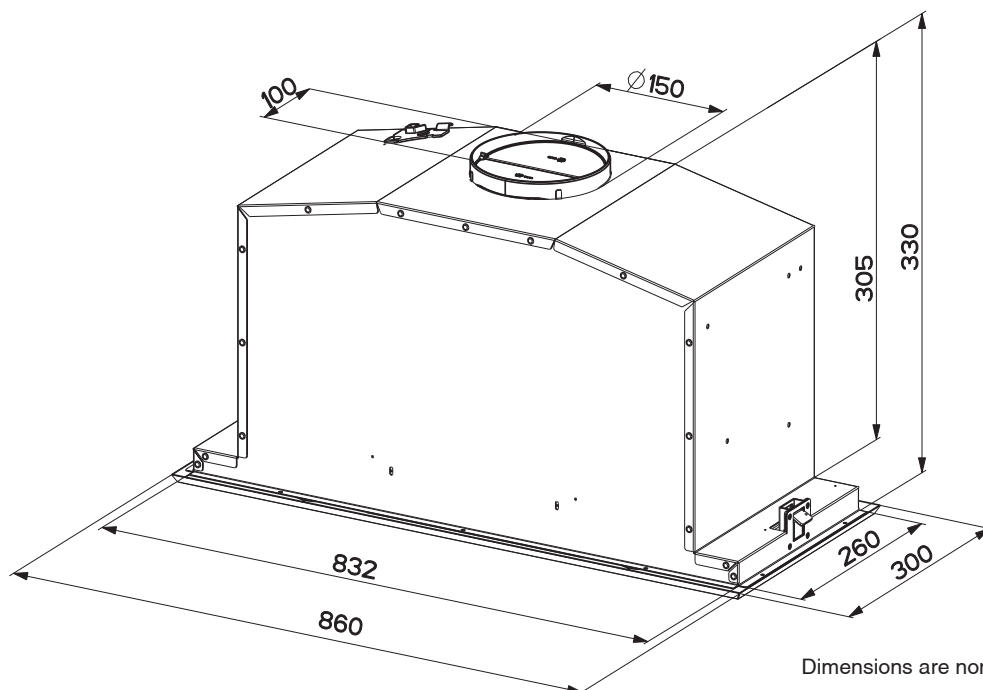

To see the complete Franke range go to www.reece.com.au/bathrooms