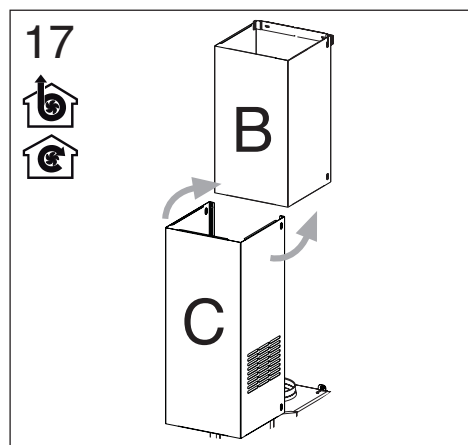

FRANKE

DESIGNER 3FLARE CANOPY RANGEHOOD 90CM

INSTALLATION INSTRUCTIONS

Plumbers, please ensure a copy of the installation instructions is left with the end user for future reference

FRANKE

reece