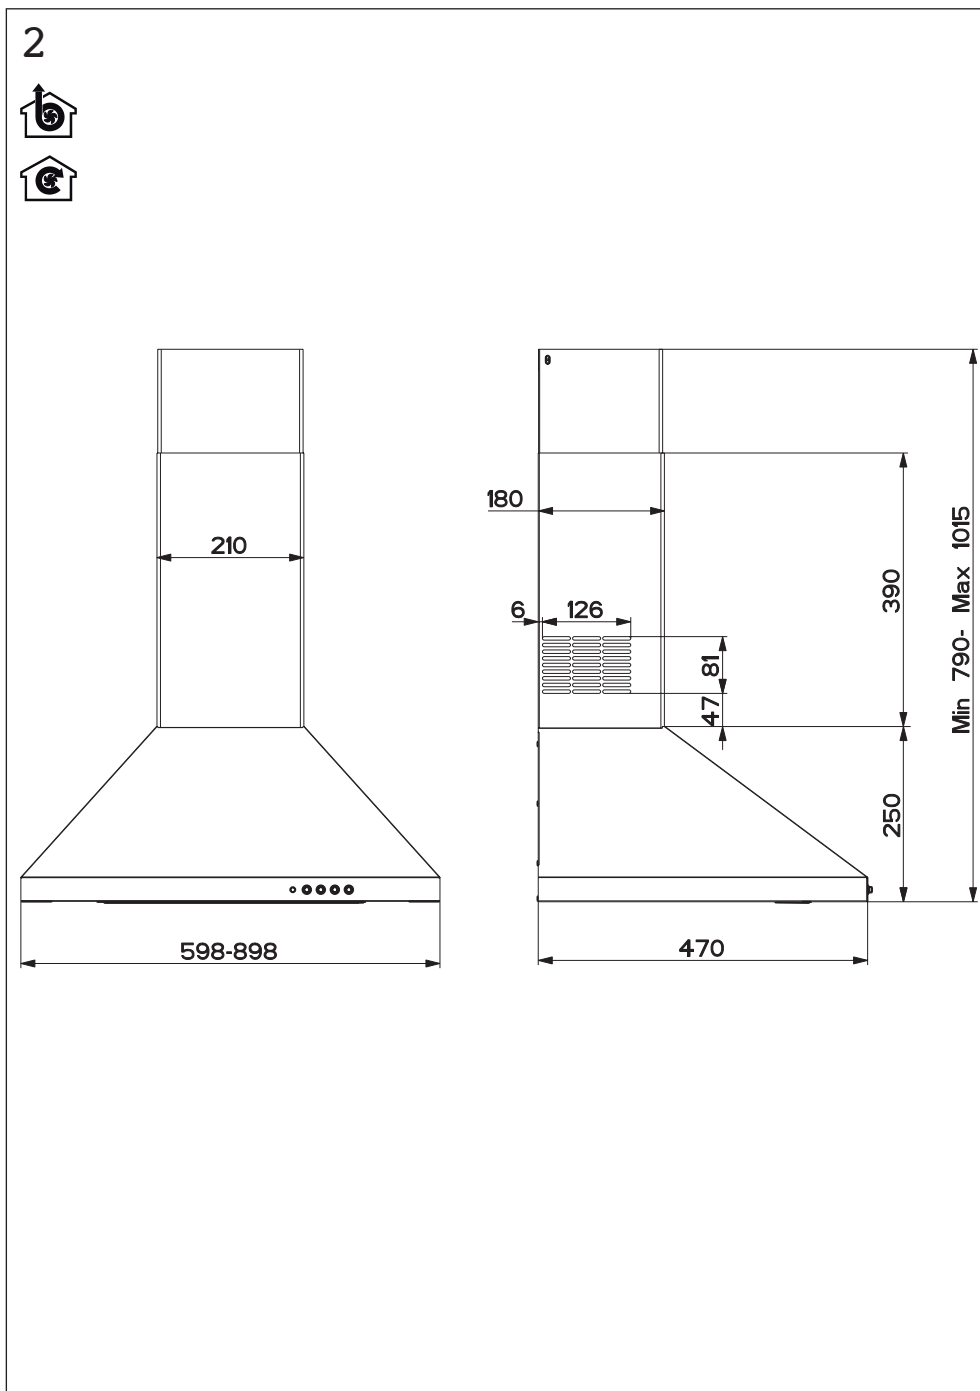

FRANKE

DESIGNER 3FLARE CANOPY RANGEHOOD 90CM

INSTALLATION INSTRUCTIONS

Plumbers, please ensure a copy of the installation instructions is left with the end user for future reference

FRANKE

reece