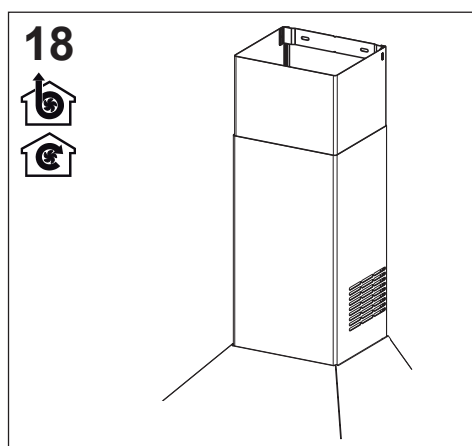

FRANKE

DESIGNER 3FLARE CANOPY RANGEHOOD 90CM

INSTALLATION INSTRUCTIONS

Plumbers, please ensure a copy of the installation instructions is left with the end user for future reference

FRANKE

reece