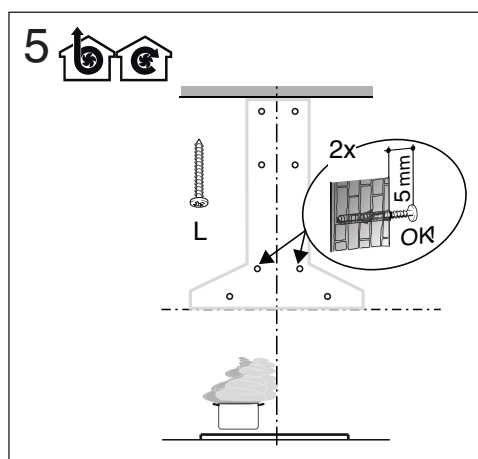

FRANKE

DESIGNER 3FLARE CANOPY RANGEHOOD 90CM

INSTALLATION INSTRUCTIONS

Plumbers, please ensure a copy of the installation instructions is left with the end user for future reference