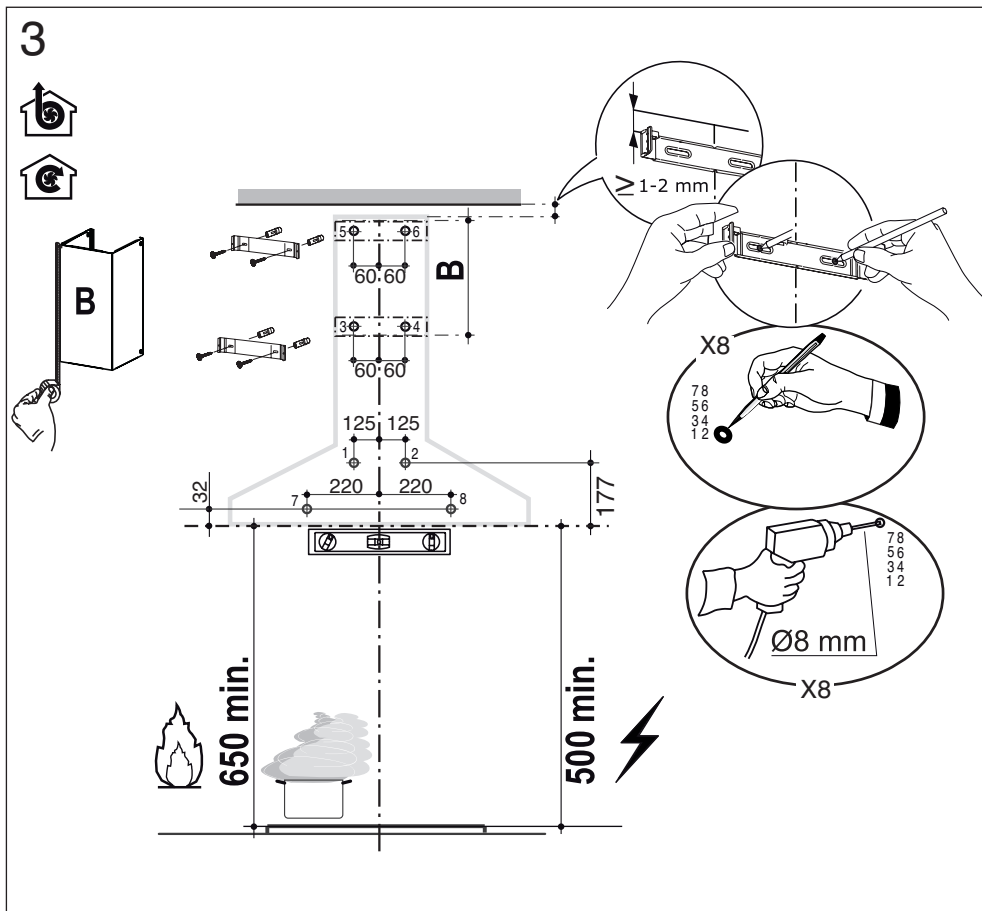

FRANKE

DESIGNER 3FLARE CANOPY RANGEHOOD 90CM

INSTALLATION INSTRUCTIONS

Plumbers, please ensure a copy of the installation instructions is left with the end user for future reference