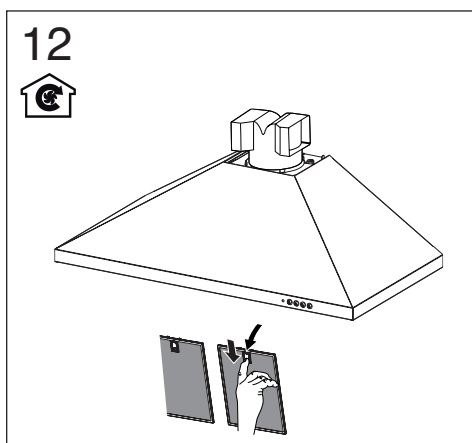

FRANKE

DESIGNER 3FLARE CANOPY RANGEHOOD 90CM

INSTALLATION INSTRUCTIONS

Plumbers, please ensure a copy of the installation instructions is left with the end user for future reference

FRANKE

reece