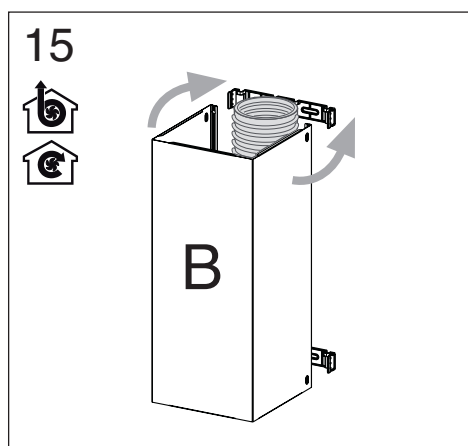

FRANKE

DESIGNER 3FLARE CANOPY RANGEHOOD 90CM

INSTALLATION INSTRUCTIONS

Plumbers, please ensure a copy of the installation instructions is left with the end user for future reference

FRANKE

reece