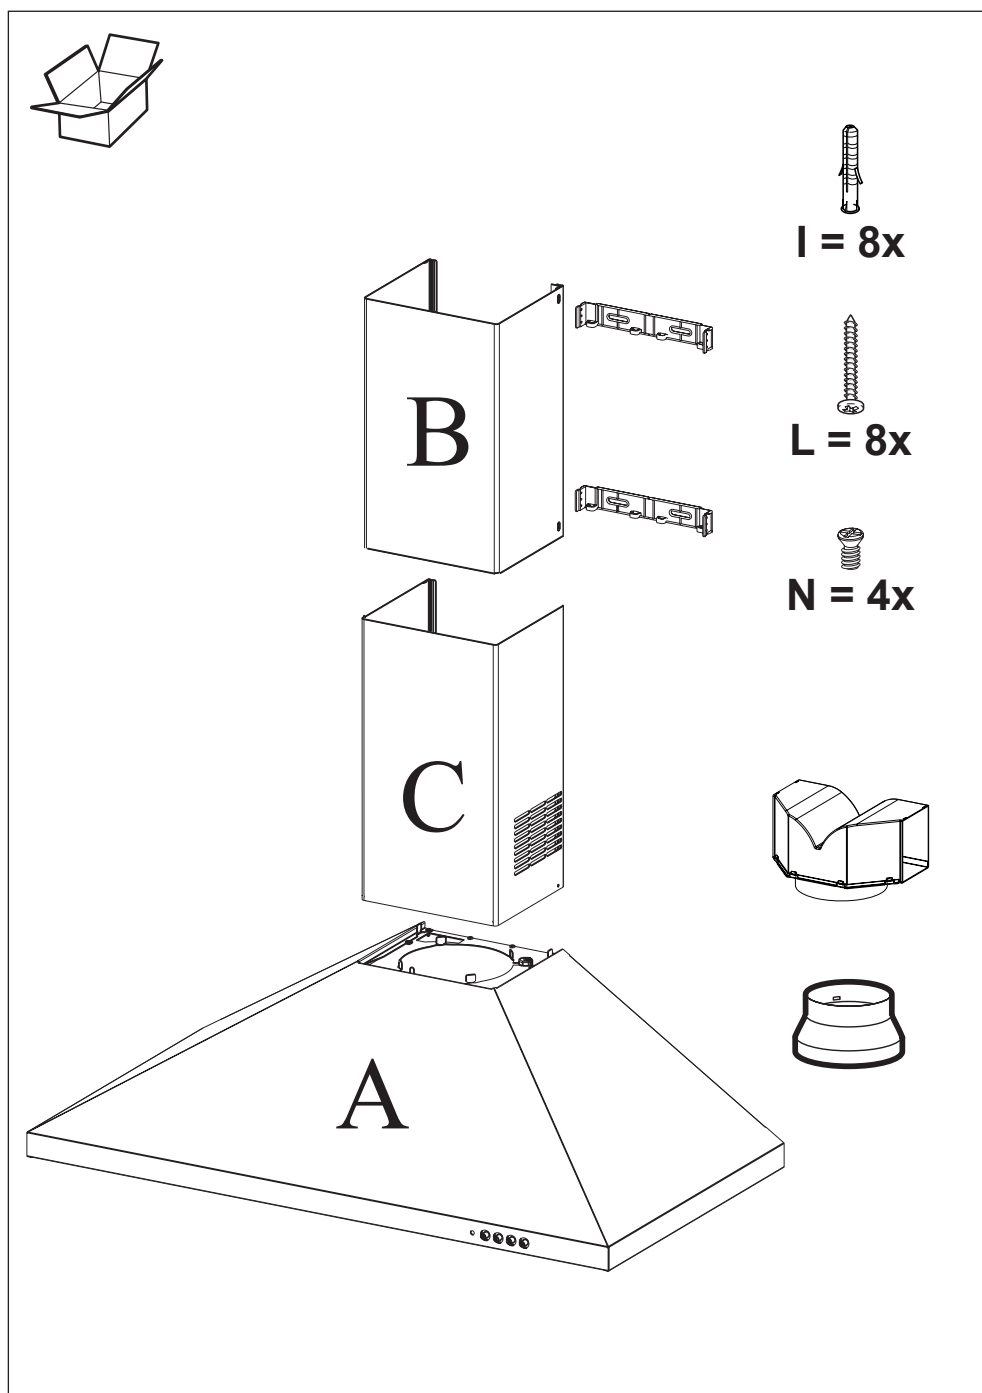

FRANKE

DESIGNER 3FLARE CANOPY RANGEHOOD 90CM

INSTALLATION INSTRUCTIONS

* EN Warning! Before proceeding with installation, read the Recommendations and Suggestions in the User Manual.

Plumbers, please ensure a copy of the installation instructions is left with the end user for future reference

FRANKE

reece