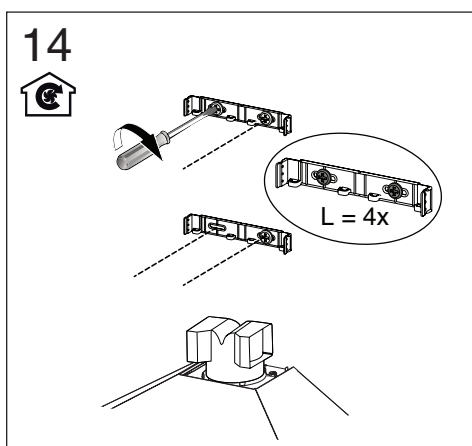

FRANKE

DESIGNER 3FLARE CANOPY RANGEHOOD 90CM

INSTALLATION INSTRUCTIONS

Plumbers, please ensure a copy of the installation instructions is left with the end user for future reference

FRANKE

reece