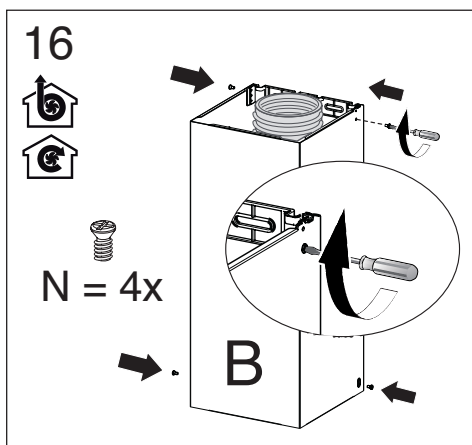

FRANKE

DESIGNER 3FLARE CANOPY RANGEHOOD 90CM

INSTALLATION INSTRUCTIONS

Plumbers, please ensure a copy of the installation instructions is left with the end user for future reference

FRANKE

reece