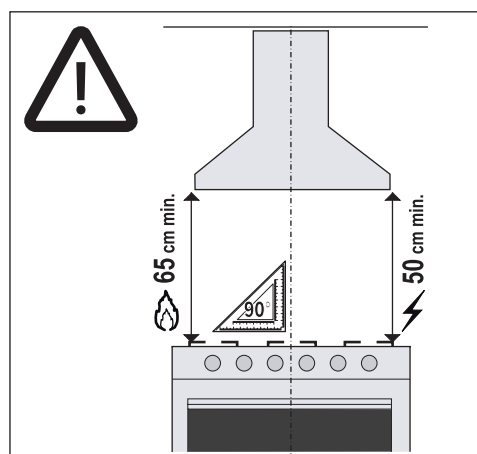

FRANKE

DESIGNER 3FLARE CANOPY RANGEHOOD 90CM

INSTALLATION INSTRUCTIONS

Plumbers, please ensure a copy of the installation instructions is left with the end user for future reference

FRANKE

reece