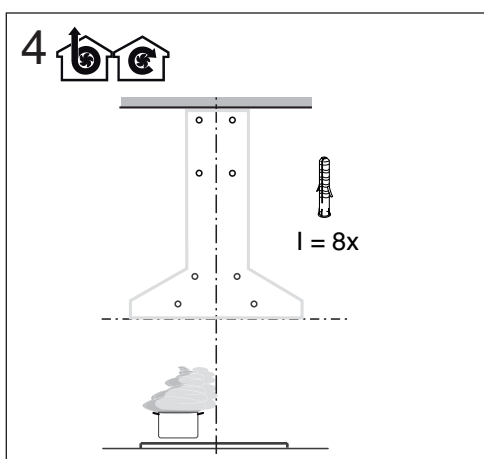

FRANKE

DESIGNER 3FLARE CANOPY RANGEHOOD 90CM**INSTALLATION INSTRUCTIONS**

Plumbers, please ensure a copy of the installation instructions is left with the end user for future reference

FRANKE**reece**

FRANKE

DESIGNER 3FLARE CANOPY RANGEHOOD 90CM

INSTALLATION INSTRUCTIONS

Plumbers, please ensure a copy of the installation instructions is left with the end user for future reference

FRANKE

DESIGNER 3FLARE CANOPY RANGEHOOD 90CM**INSTALLATION INSTRUCTIONS**