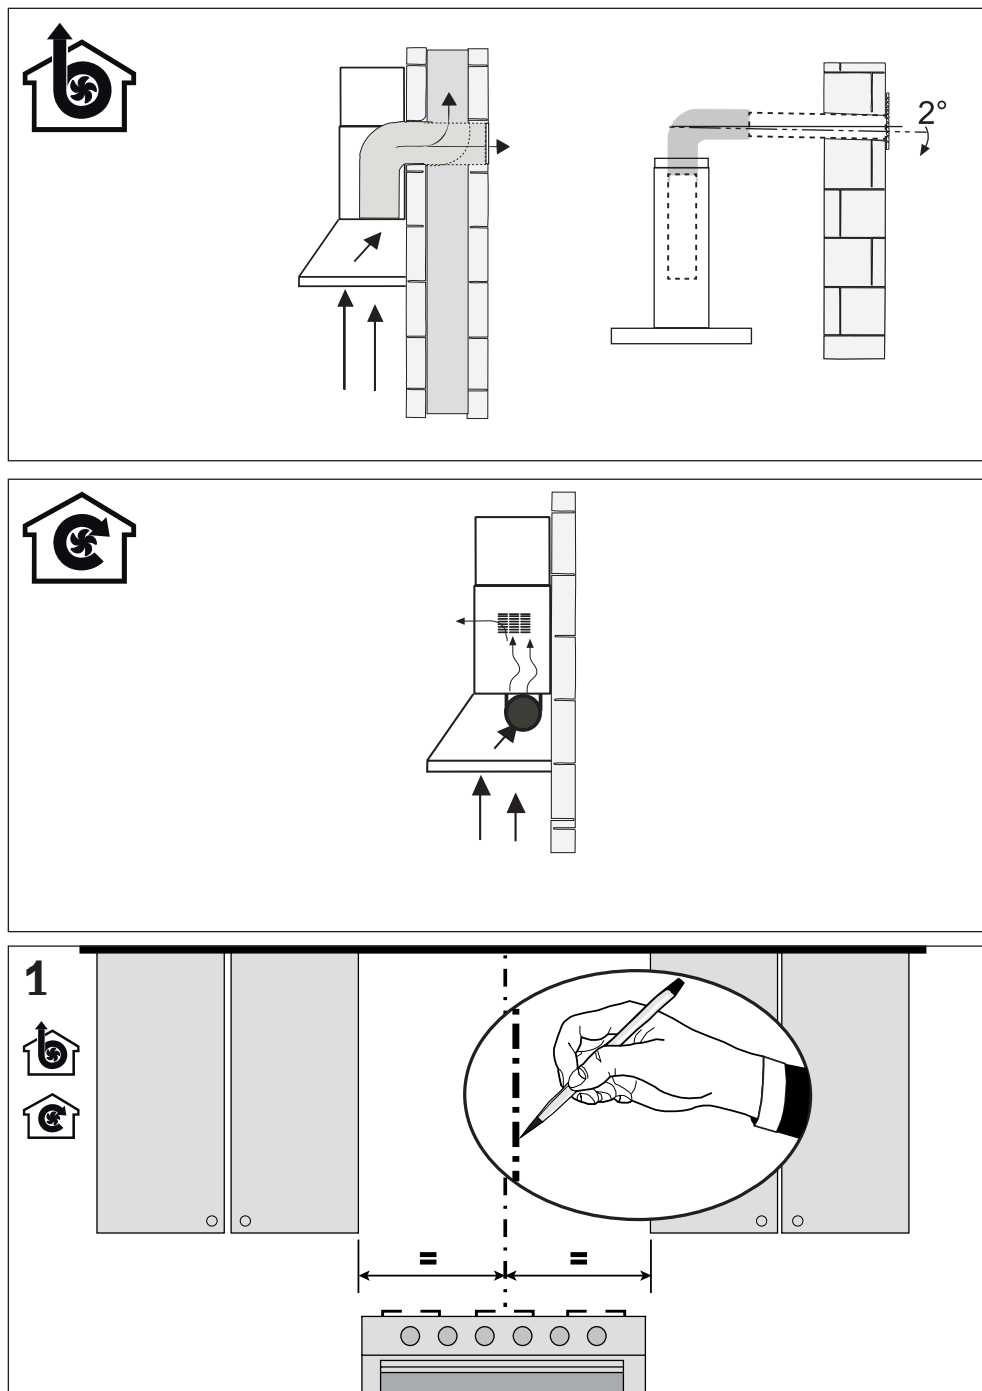

FRANKE

DESIGNER 3FLARE CANOPY RANGEHOOD 90CM

INSTALLATION INSTRUCTIONS

Plumbers, please ensure a copy of the installation instructions is left with the end user for future reference

FRANKE

reece