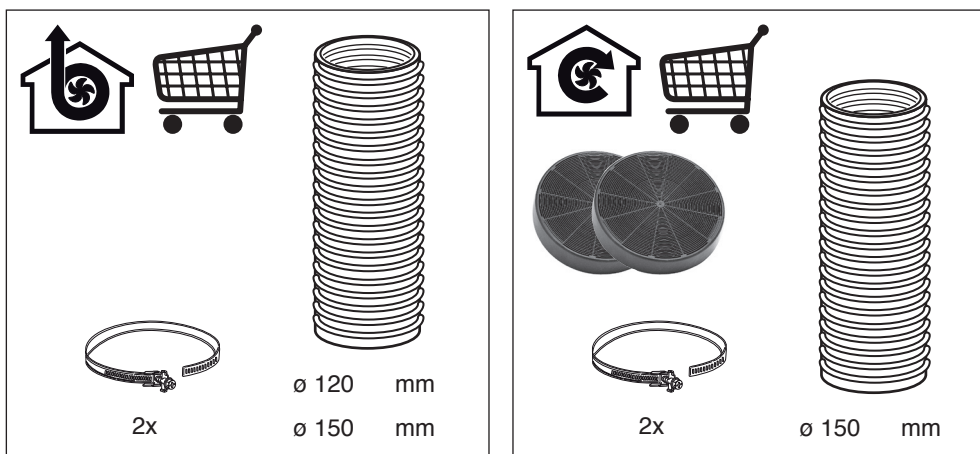

FRANKE

DESIGNER 3FLARE CANOPY RANGEHOOD 90CM

INSTALLATION INSTRUCTIONS

Plumbers, please ensure a copy of the installation instructions is left with the end user for future reference

FRANKE

reece