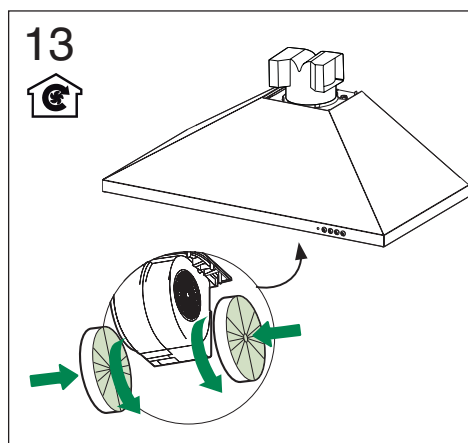

Plumbers, please ensure a copy of the installation instructions is left with the end user for future reference

FRANKE**reece**

FRANKE

DESIGNER 3FLARE CANOPY RANGEHOOD 90CM**INSTALLATION INSTRUCTIONS**

Plumbers, please ensure a copy of the installation instructions is left with the end user for future reference

FRANKE**reece**

FRANKE

DESIGNER 3FLARE CANOPY RANGEHOOD 90CM**INSTALLATION INSTRUCTIONS**

Plumbers, please ensure a copy of the installation instructions is left with the end user for future reference

FRANKE**reece**

FRANKE

DESIGNER 3FLARE CANOPY RANGEHOOD 90CM**INSTALLATION INSTRUCTIONS**

Plumbers, please ensure a copy of the installation instructions is left with the end user for future reference

FRANKE**reece**

FRANKE

DESIGNER 3FLARE CANOPY RANGEHOOD 90CM

INSTALLATION INSTRUCTIONS

Plumbers, please ensure a copy of the installation instructions is left with the end user for future reference

FRANKE

DESIGNER 3FLARE CANOPY RANGEHOOD 90CM**INSTALLATION INSTRUCTIONS**