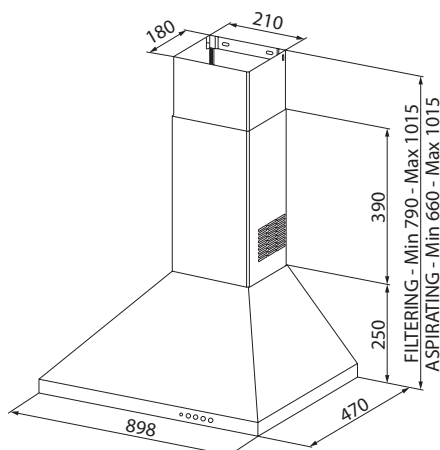

FRANKE

DESIGNER 3FLARE CANOPY RANGEHOOD 90CM

Dimensions are nominal measurements only.

SPECIFICATIONS

Recommended use	Domestic
Material	Stainless Steel
Colour availability	Stainless Steel
Weight	13.59kg
Dimensions	898 x 470 x 790mm
Width	900mm
Voltage	220-240V / 50Hz
Air Flow	715 m3/h
Noise level (dBa)	48
Lighting	LED 2x1W
Plug	Plug with 3 pins
Switch	Soft touch control
Fan Speeds	3
Filter	Aluminium mesh
Power cord length	1000mm